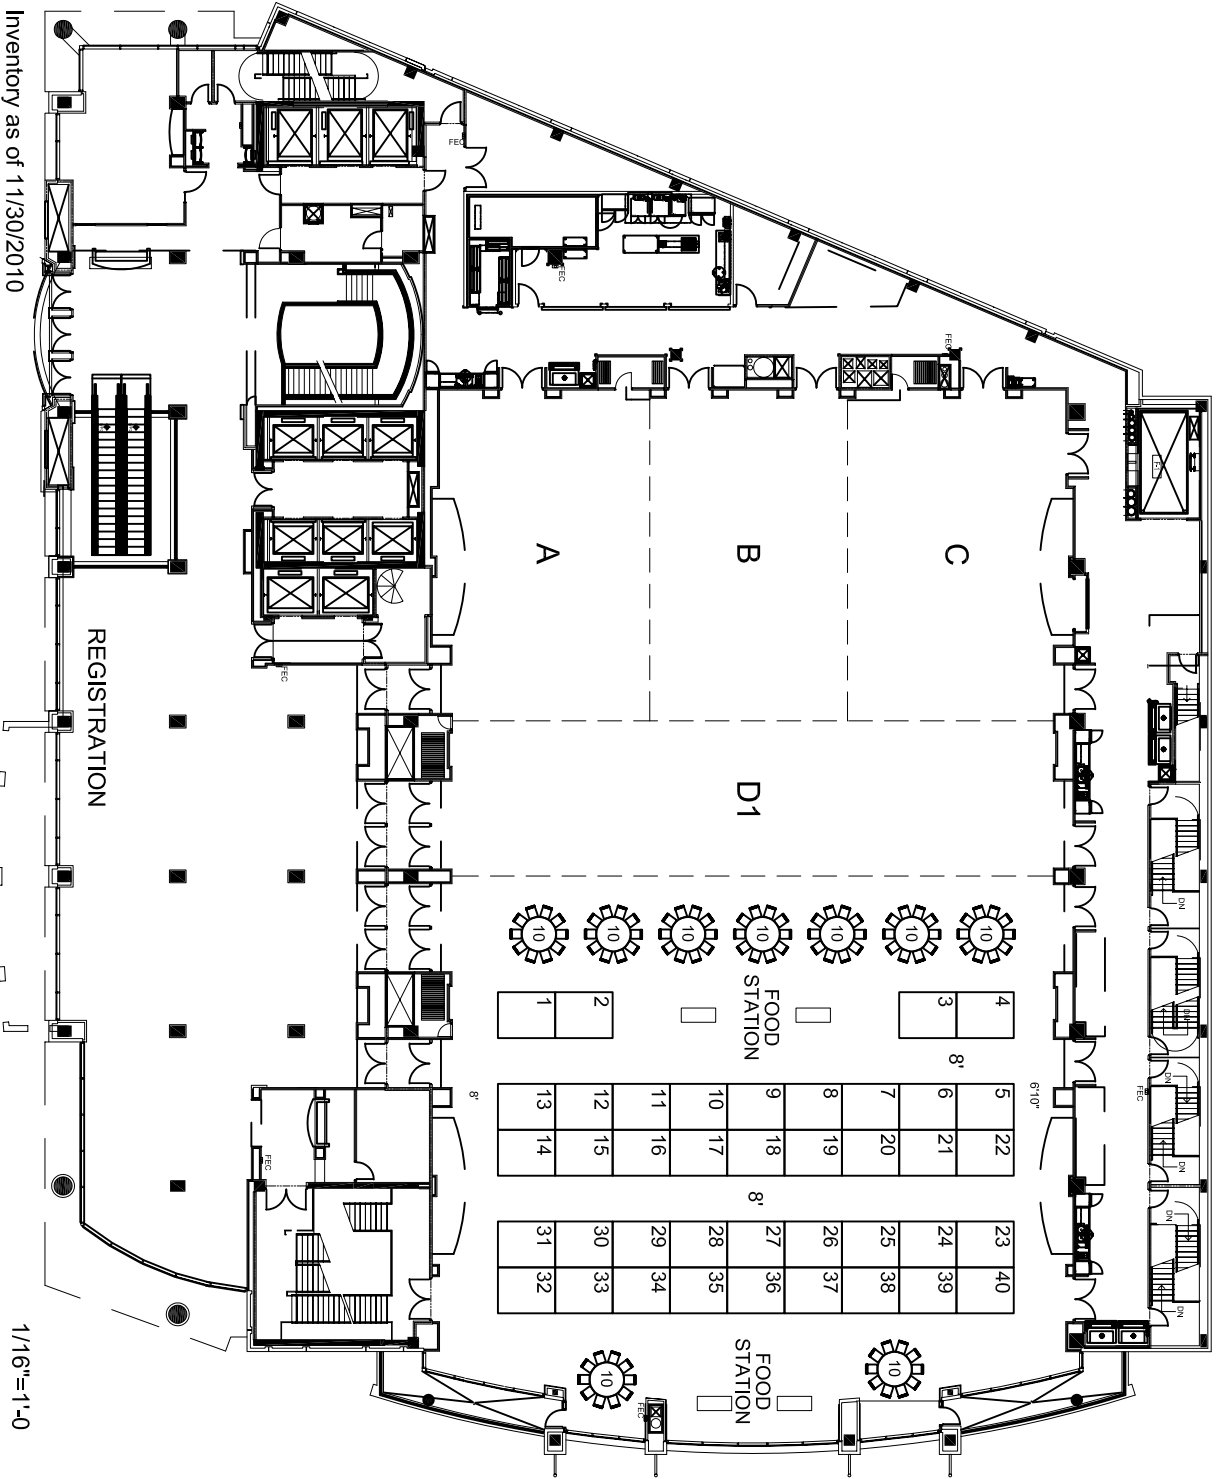

EARLY HEARING DETECTION INTERVENTION

FEBRUARY 21-22, 2011

Inventory as of 1/13/2010

Dimension 8'x10'	Size 80	Qty 40	SqFt 3,200
Totals:	40	40	3,200

OMNI CNN HOTEL ATLANTA
GRAND BALLROOM LEVEL: D-E
NORTH TOWER