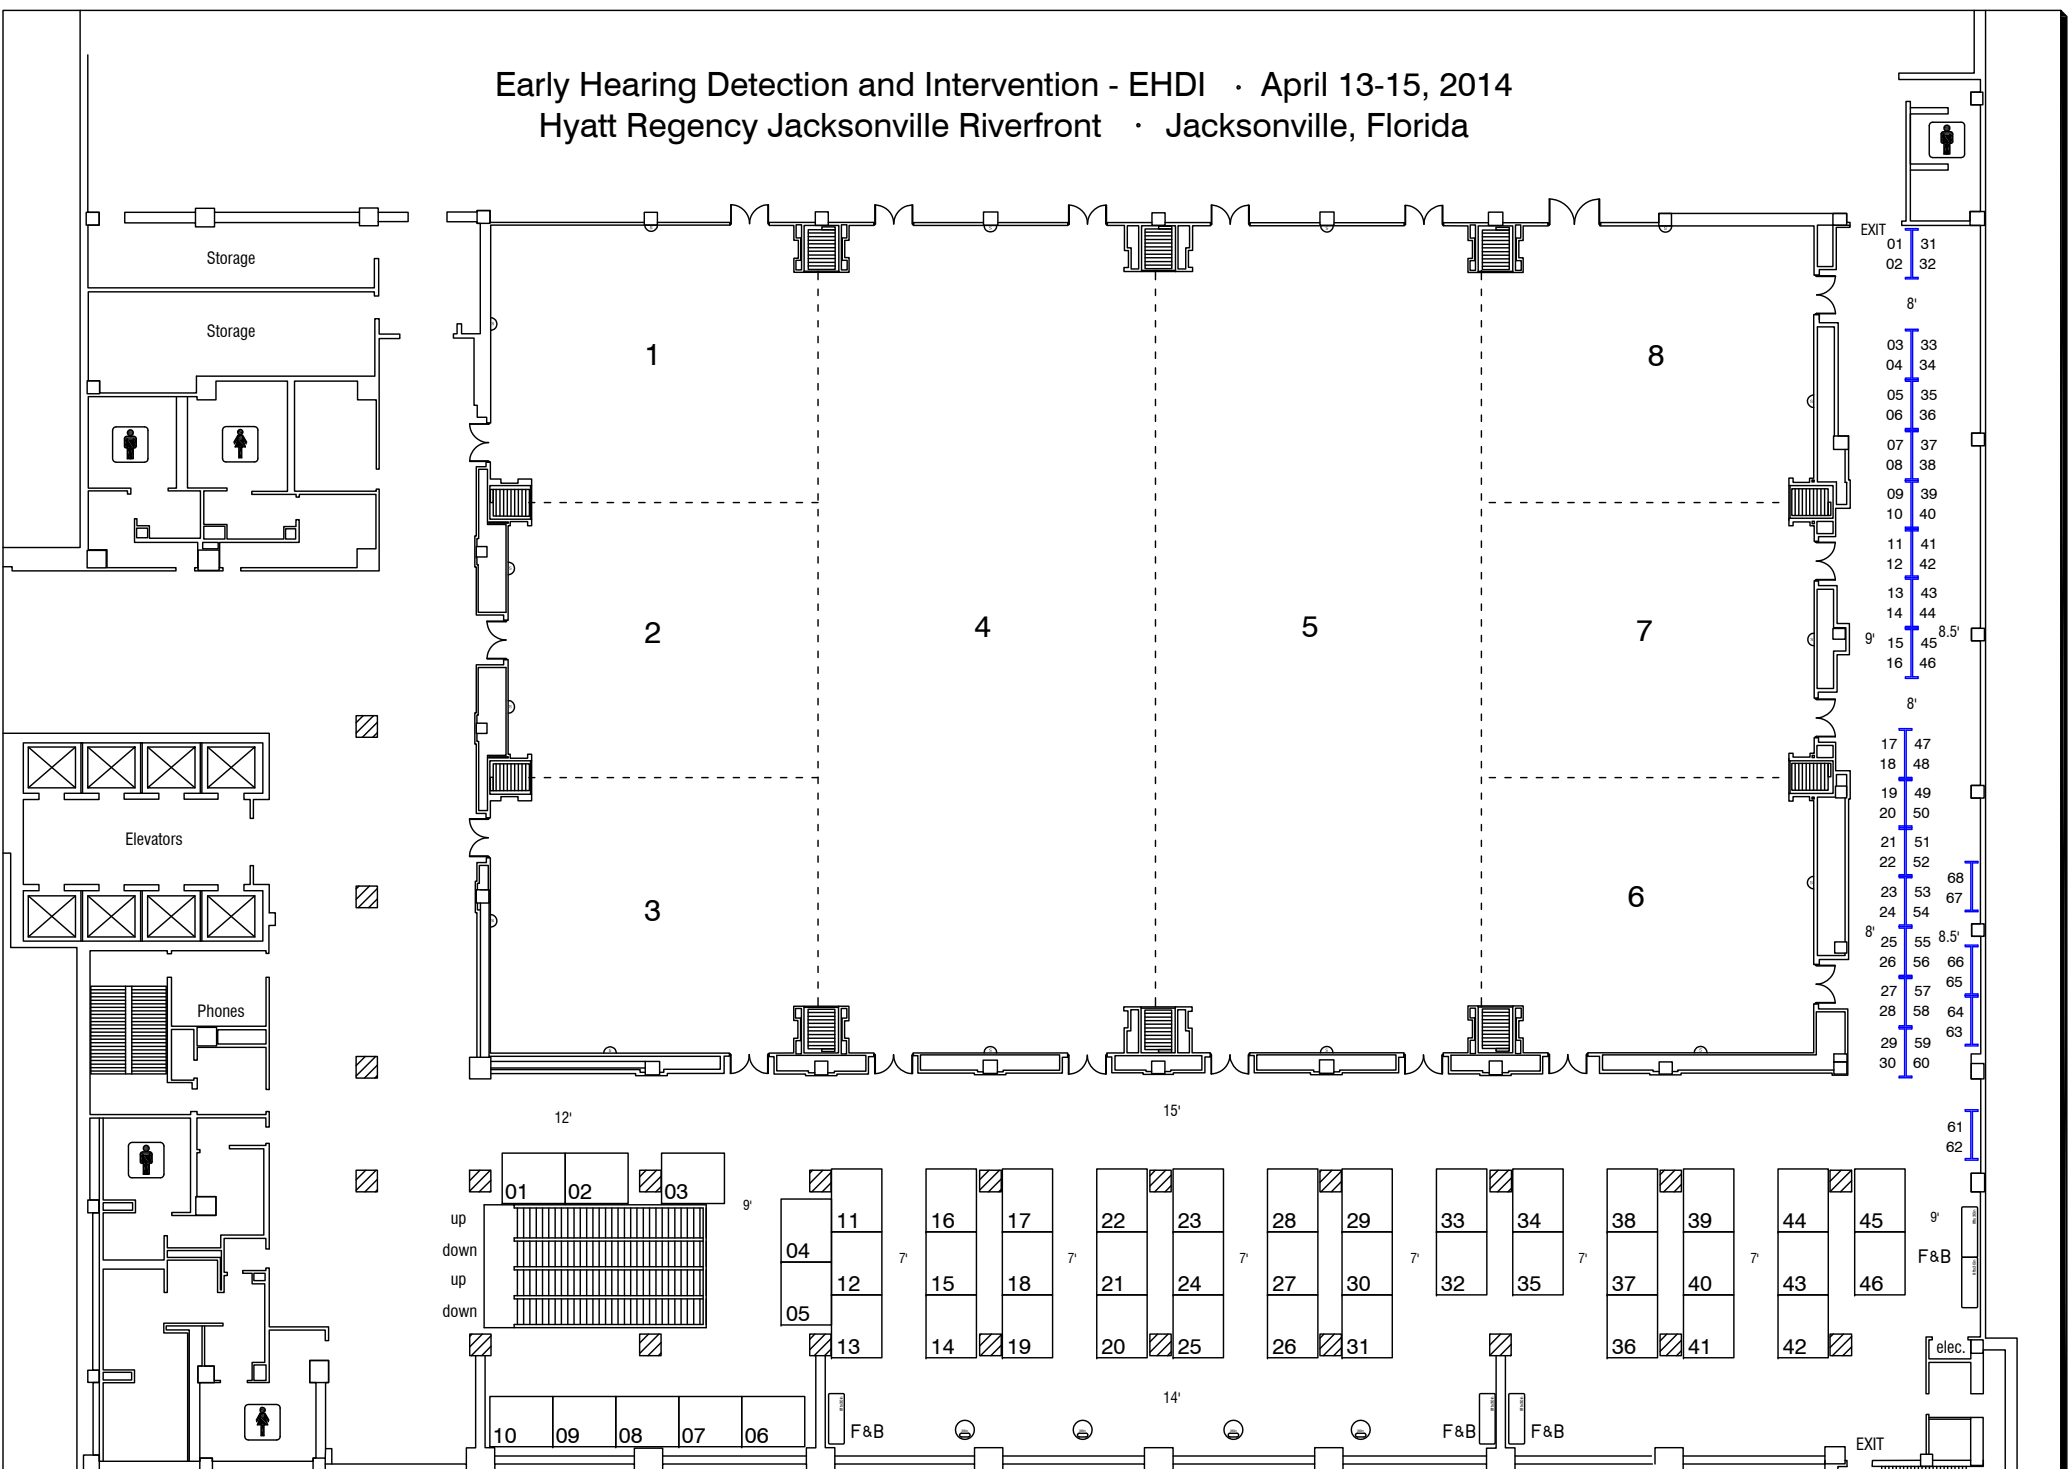

Early Hearing Detection and Intervention - EHDI · April 13-15, 2014
 Hyatt Regency Jacksonville Riverfront · Jacksonville, Florida

Gemsevents.com
 407.438.5002

Ceiling height 13'
 Aisle widths as noted

Grand Ballroom Preconvene
 46-8x10 booths, 34-4x8 poster sides

0' 5' 10' 20' 30'
 Rev. 3/04/14